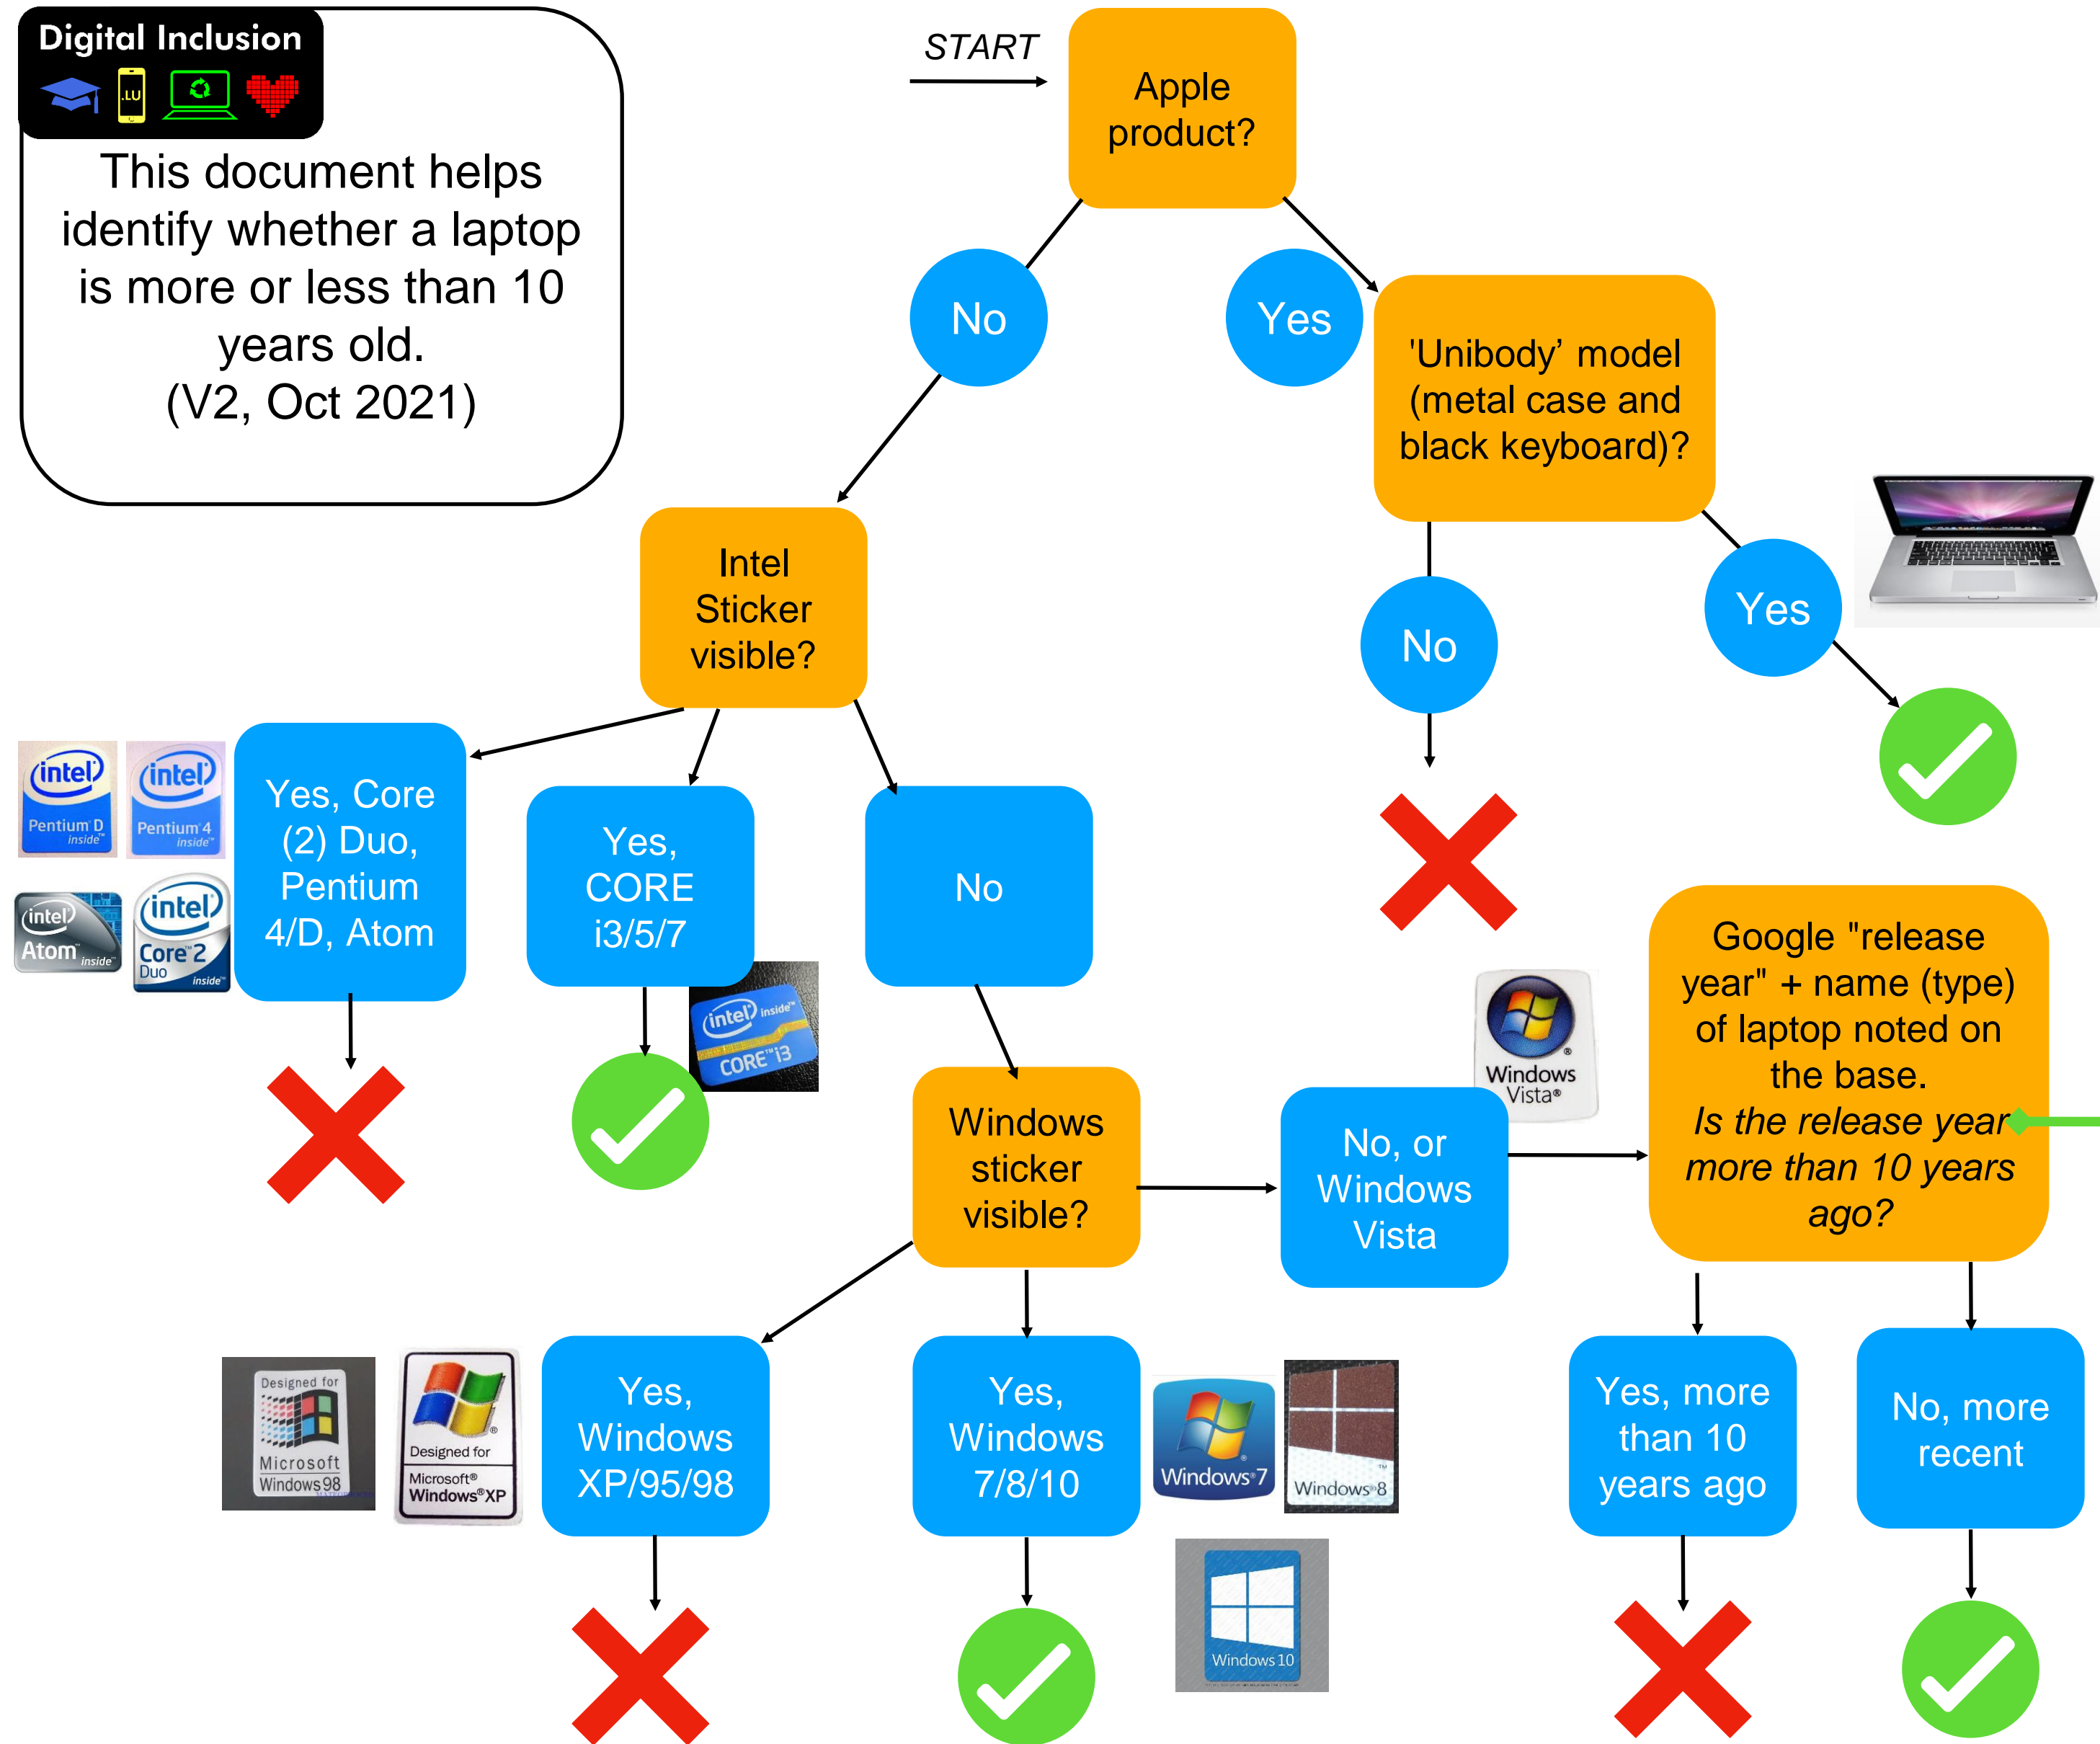

### Digital Inclusion

This document helps identify whether a laptop is more or less than 10 years old. (V2, Oct 2021)

Example label with name of laptop / google search results