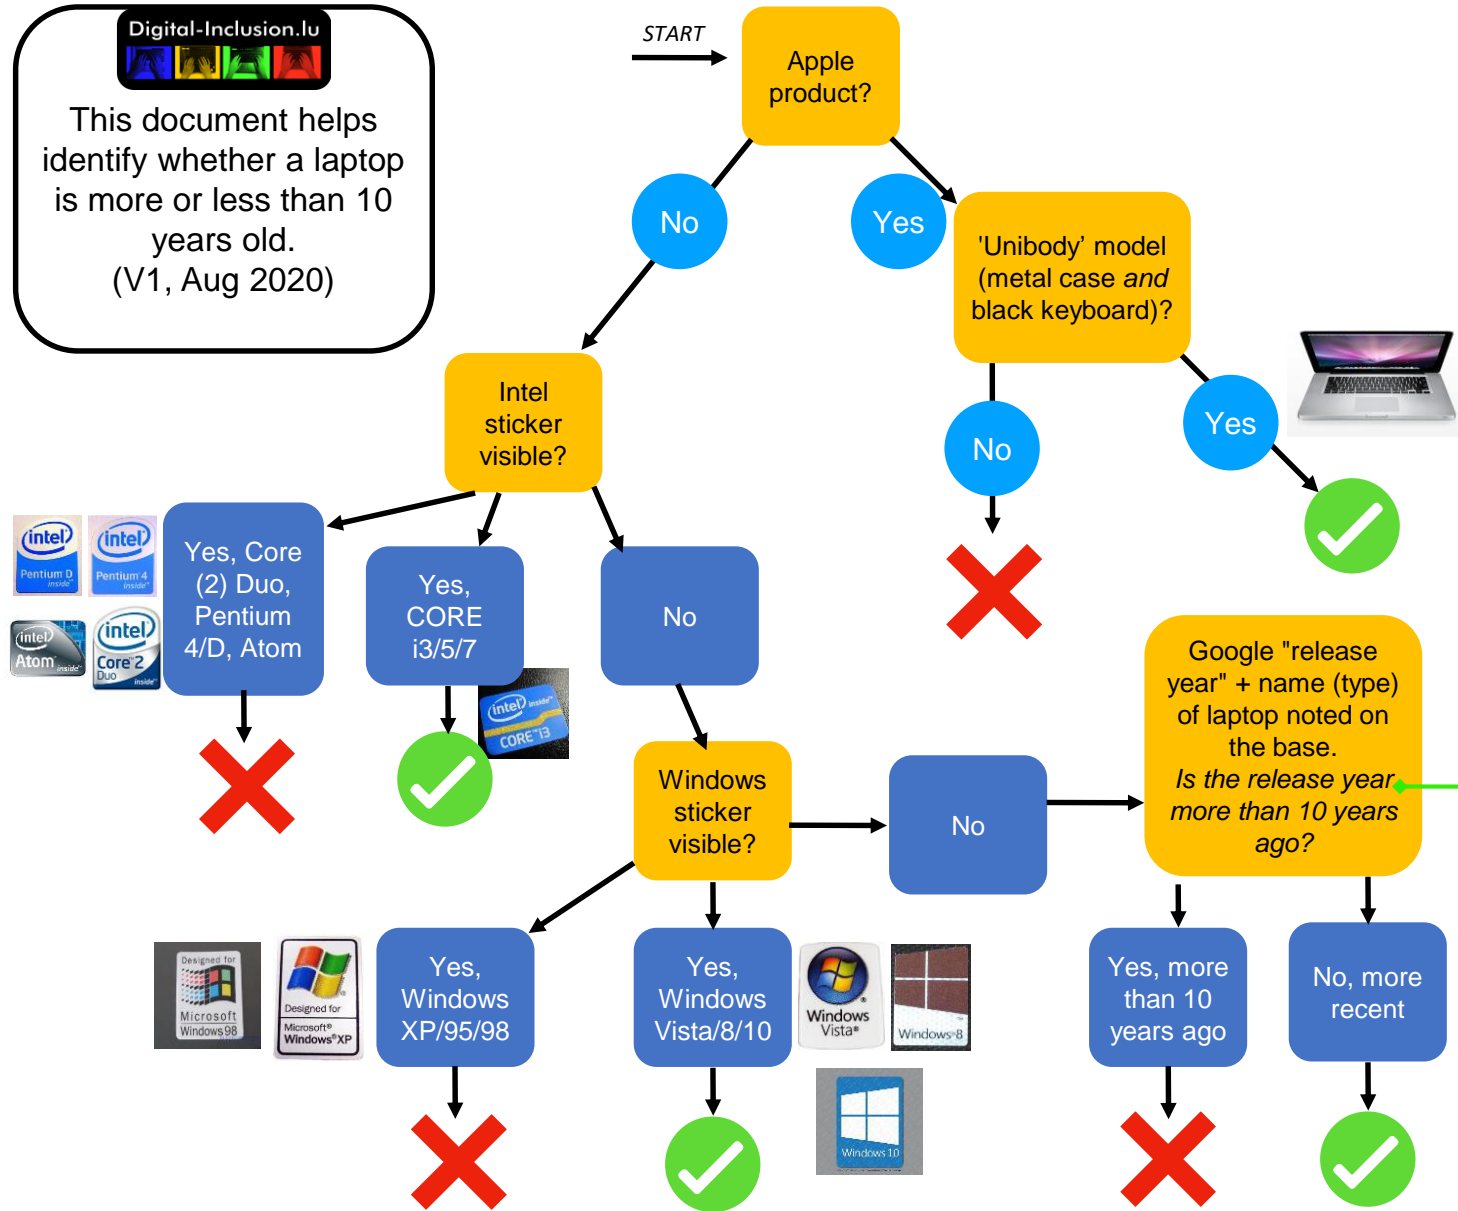

This document helps identify whether a laptop is more or less than 10 years old. (V1, Aug 2020)

Example label with name of laptop / google search results